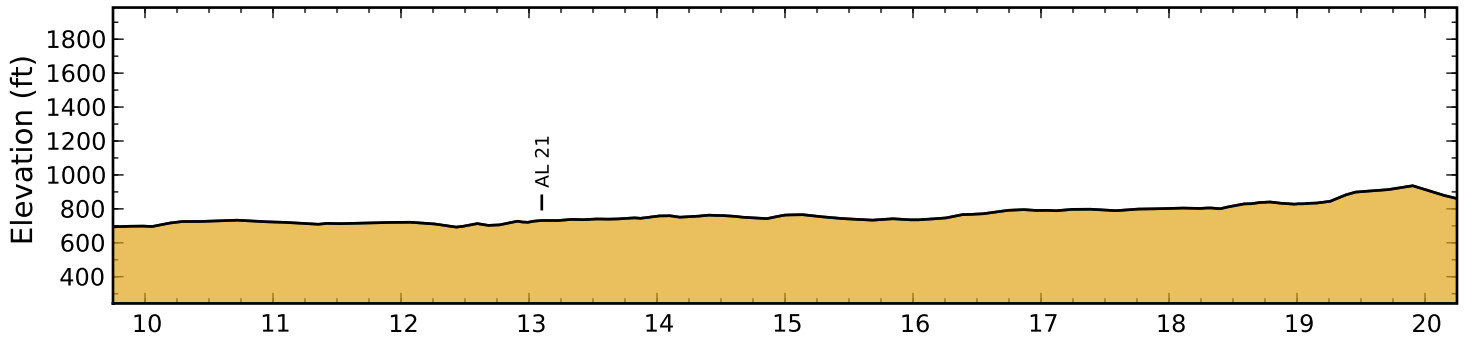

Alabama Pinhoti Trail - Elevation Profiles

Page 1 of 5

Vertical Exaggeration = 7.0

Alabama Pinhoti Trail - Elevation Profiles

Page 2 of 5

Vertical Exaggeration = 7.0

Alabama Pinhoti Trail - Elevation Profiles

Page 3 of 5

Vertical Exaggeration = 7.0

Alabama Pinhoti Trail - Elevation Profiles

Page 4 of 5

Vertical Exaggeration = 7.0

Alabama Pinhoti Trail - Elevation Profiles

Page 5 of 5

Vertical Exaggeration = 7.0