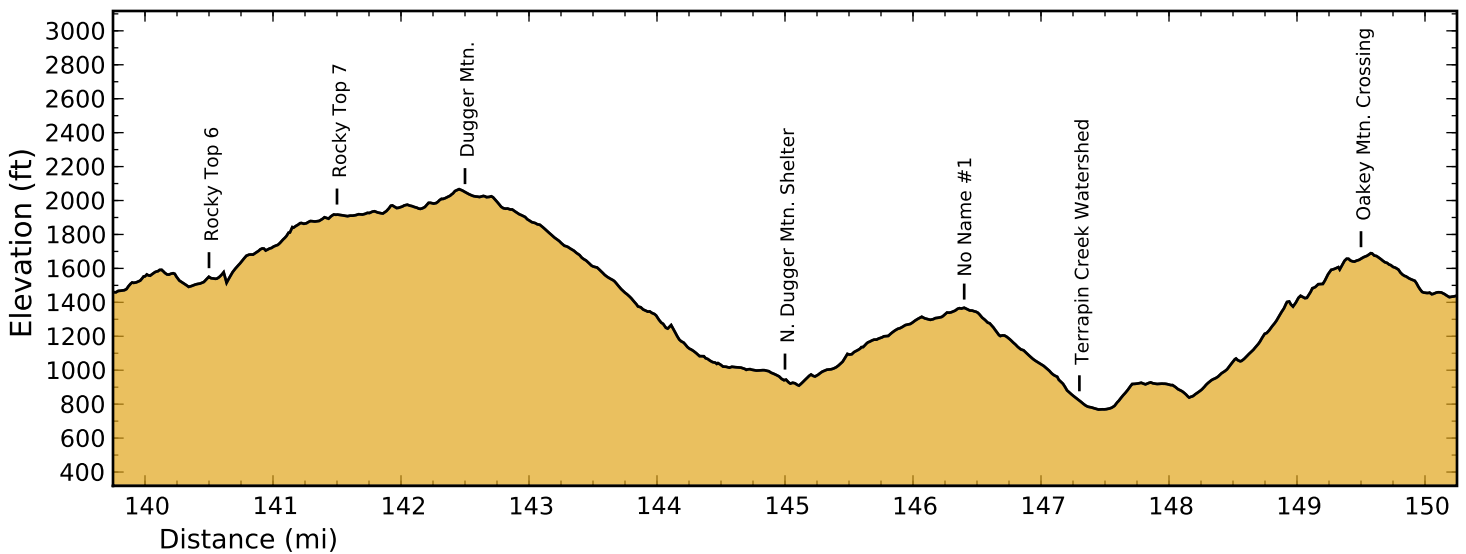

Alabama Pinhoti Trail - Elevation Profiles

Page 1 of 5

Vertical Exaggeration = 7.0

Alabama Pinhoti Trail - Elevation Profiles

Page 2 of 5

Vertical Exaggeration = 7.0

Alabama Pinhoti Trail - Elevation Profiles

Page 3 of 5

Vertical Exaggeration = 7.0

Alabama Pinhoti Trail - Elevation Profiles

Page 4 of 5

Vertical Exaggeration = 7.0

Alabama Pinhoti Trail - Elevation Profiles

Page 5 of 5

Vertical Exaggeration = 7.0