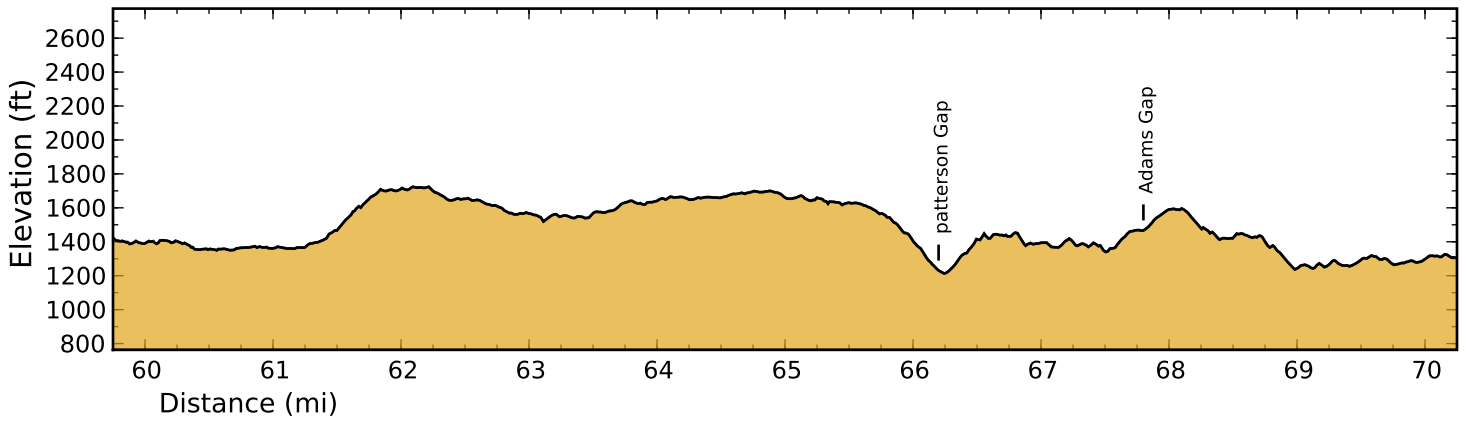

Alabama Pinhoti Trail - Elevation Profiles

Page 1 of 5

Vertical Exaggeration = 7.0

Alabama Pinhoti Trail - Elevation Profiles

Page 2 of 5

Vertical Exaggeration = 7.0

Alabama Pinhoti Trail - Elevation Profiles

Page 3 of 5

Vertical Exaggeration = 7.0

Alabama Pinhoti Trail - Elevation Profiles

Page 4 of 5

Vertical Exaggeration = 7.0

Alabama Pinhoti Trail - Elevation Profiles

Page 5 of 5

Vertical Exaggeration = 7.0