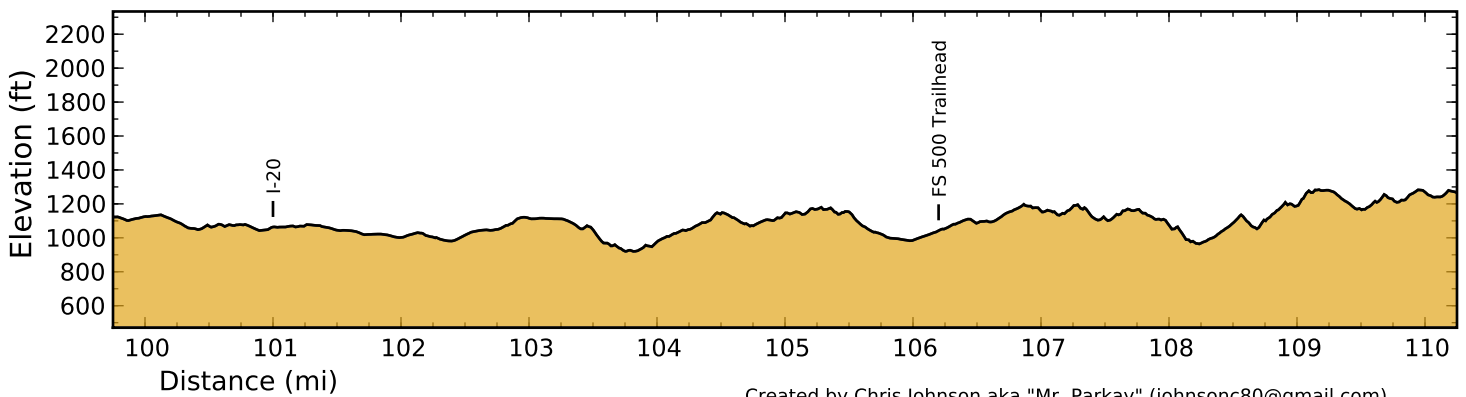

Alabama Pinhoti Trail - Elevation Profiles

Page 1 of 5

Vertical Exaggeration = 7.0

Alabama Pinhoti Trail - Elevation Profiles

Page 2 of 5

Vertical Exaggeration = 7.0

Alabama Pinhoti Trail - Elevation Profiles

Page 3 of 5

Vertical Exaggeration = 7.0

Alabama Pinhoti Trail - Elevation Profiles

Page 4 of 5

Vertical Exaggeration = 7.0

Alabama Pinhoti Trail - Elevation Profiles

Page 5 of 5

Vertical Exaggeration = 7.0