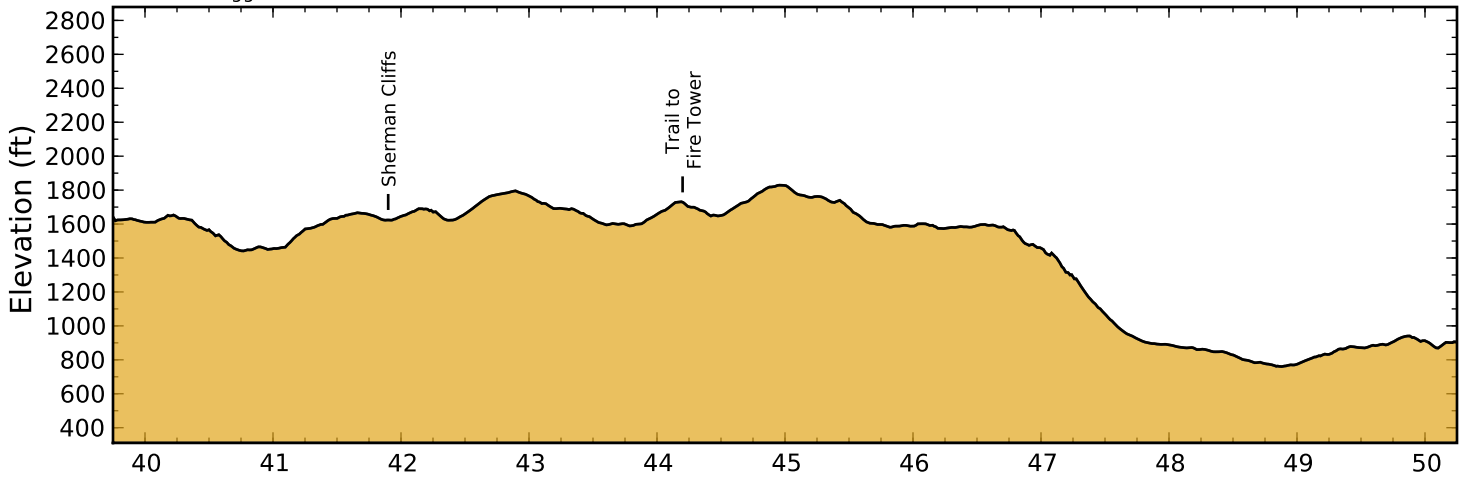

Alabama Pinhoti Trail - Elevation Profiles

Page 1 of 5

Vertical Exaggeration = 7.0

Alabama Pinhoti Trail - Elevation Profiles

Page 2 of 5

Vertical Exaggeration = 7.0

Alabama Pinhoti Trail - Elevation Profiles

Page 3 of 5

Vertical Exaggeration = 7.0

Alabama Pinhoti Trail - Elevation Profiles

Page 4 of 5

Vertical Exaggeration = 7.0

Alabama Pinhoti Trail - Elevation Profiles

Page 5 of 5

Vertical Exaggeration = 7.0