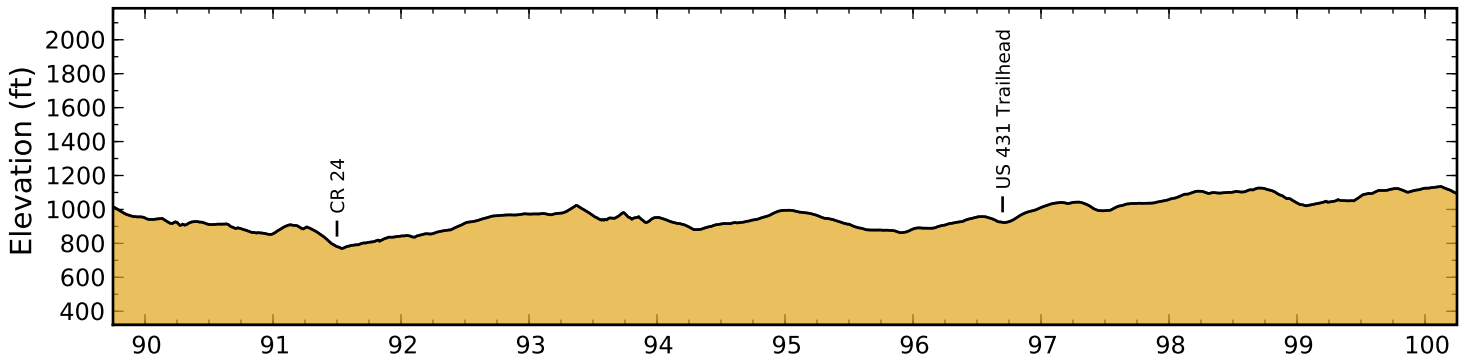

Alabama Pinhoti Trail - Elevation Profiles

Page 1 of 5

Vertical Exaggeration = 7.0

Alabama Pinhoti Trail - Elevation Profiles

Page 2 of 5

Vertical Exaggeration = 7.0

Alabama Pinhoti Trail - Elevation Profiles

Page 3 of 5

Vertical Exaggeration = 7.0

Alabama Pinhoti Trail - Elevation Profiles

Page 4 of 5

Vertical Exaggeration = 7.0

Alabama Pinhoti Trail - Elevation Profiles

Page 5 of 5

Vertical Exaggeration = 7.0