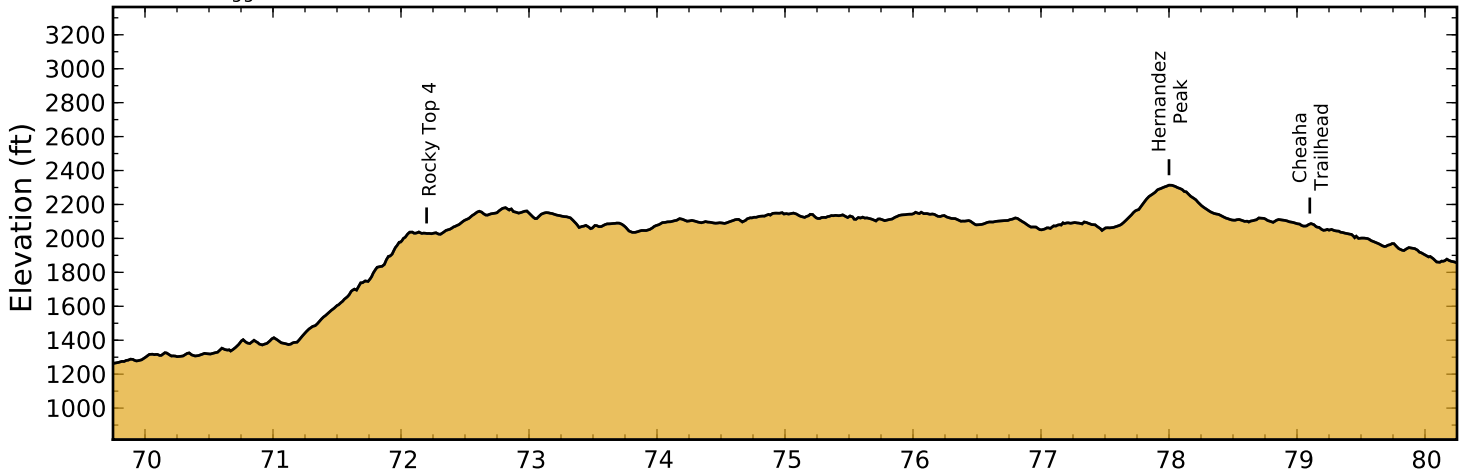

Alabama Pinhoti Trail - Elevation Profiles

Page 1 of 5

Vertical Exaggeration = 7.0

Alabama Pinhoti Trail - Elevation Profiles

Page 2 of 5

Vertical Exaggeration = 7.0

Alabama Pinhoti Trail - Elevation Profiles

Page 3 of 5

Vertical Exaggeration = 7.0

Alabama Pinhoti Trail - Elevation Profiles

Page 4 of 5

Vertical Exaggeration = 7.0

Alabama Pinhoti Trail - Elevation Profiles

Page 5 of 5

Vertical Exaggeration = 7.0