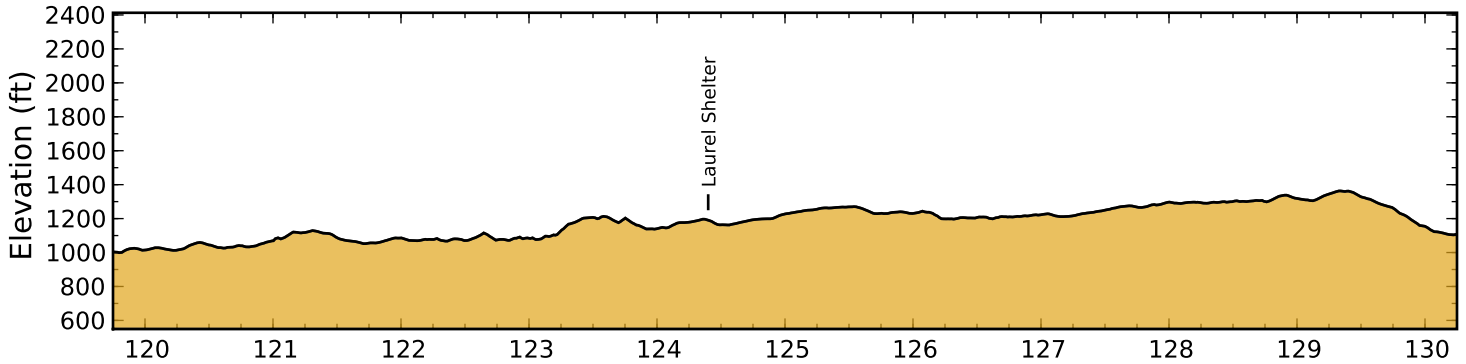

Alabama Pinhoti Trail - Elevation Profiles

Page 1 of 5

Vertical Exaggeration = 7.0

Alabama Pinhoti Trail - Elevation Profiles

Page 2 of 5

Vertical Exaggeration = 7.0

Alabama Pinhoti Trail - Elevation Profiles

Page 3 of 5

Vertical Exaggeration = 7.0

Alabama Pinhoti Trail - Elevation Profiles

Page 4 of 5

Vertical Exaggeration = 7.0

Alabama Pinhoti Trail - Elevation Profiles

Page 5 of 5

Vertical Exaggeration = 7.0