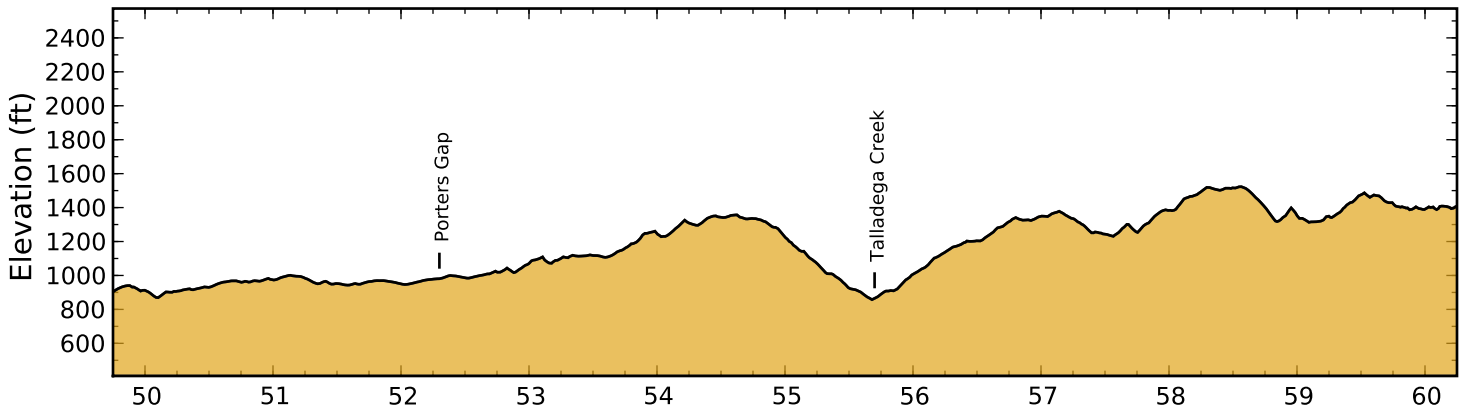

Alabama Pinhoti Trail - Elevation Profiles

Page 1 of 5

Vertical Exaggeration = 7.0

Alabama Pinhoti Trail - Elevation Profiles

Page 2 of 5

Vertical Exaggeration = 7.0

Alabama Pinhoti Trail - Elevation Profiles

Page 3 of 5

Vertical Exaggeration = 7.0

Alabama Pinhoti Trail - Elevation Profiles

Page 4 of 5

Vertical Exaggeration = 7.0

Alabama Pinhoti Trail - Elevation Profiles

Page 5 of 5

Vertical Exaggeration = 7.0