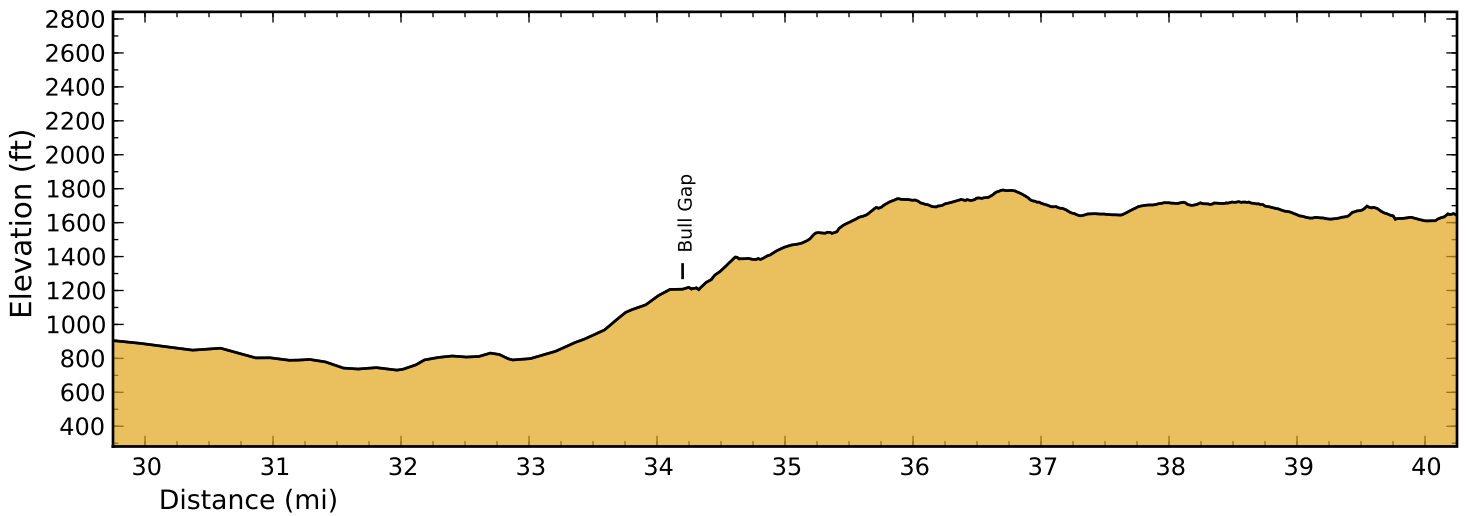

Alabama Pinhoti Trail - Elevation Profiles

Page 1 of 5

Vertical Exaggeration = 7.0

Alabama Pinhoti Trail - Elevation Profiles

Page 2 of 5

Vertical Exaggeration = 7.0

Alabama Pinhoti Trail - Elevation Profiles

Page 3 of 5

Vertical Exaggeration = 7.0

Alabama Pinhoti Trail - Elevation Profiles

Page 4 of 5

Vertical Exaggeration = 7.0

Alabama Pinhoti Trail - Elevation Profiles

Page 5 of 5

Vertical Exaggeration = 7.0