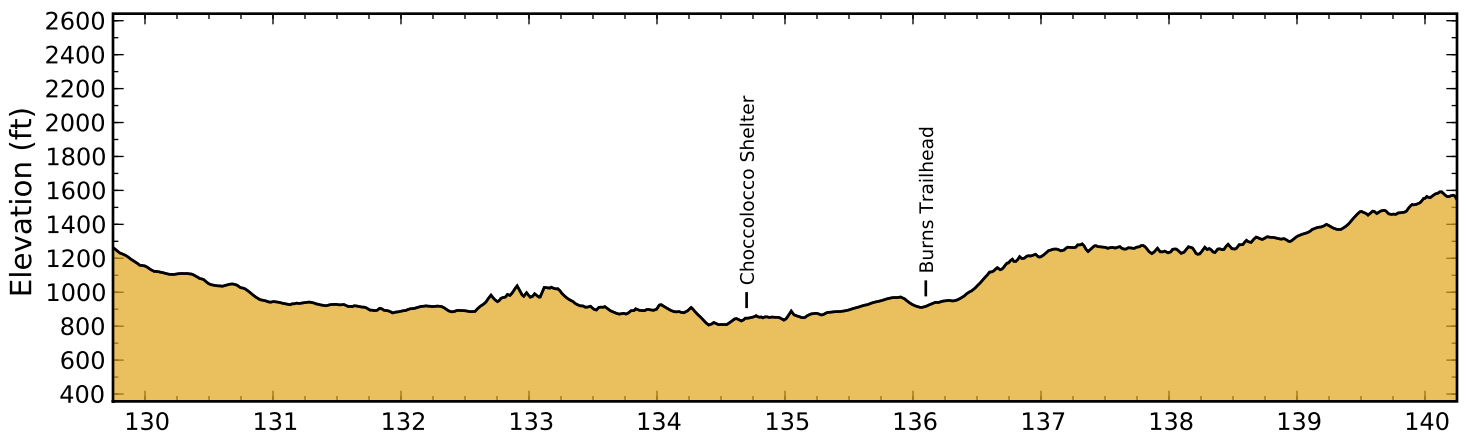

Alabama Pinhoti Trail - Elevation Profiles

Page 1 of 5

Vertical Exaggeration = 7.0

Alabama Pinhoti Trail - Elevation Profiles

Page 2 of 5

Vertical Exaggeration = 7.0

Alabama Pinhoti Trail - Elevation Profiles

Page 3 of 5

Vertical Exaggeration = 7.0

Alabama Pinhoti Trail - Elevation Profiles

Page 4 of 5

Vertical Exaggeration = 7.0

Alabama Pinhoti Trail - Elevation Profiles

Page 5 of 5

Vertical Exaggeration = 7.0