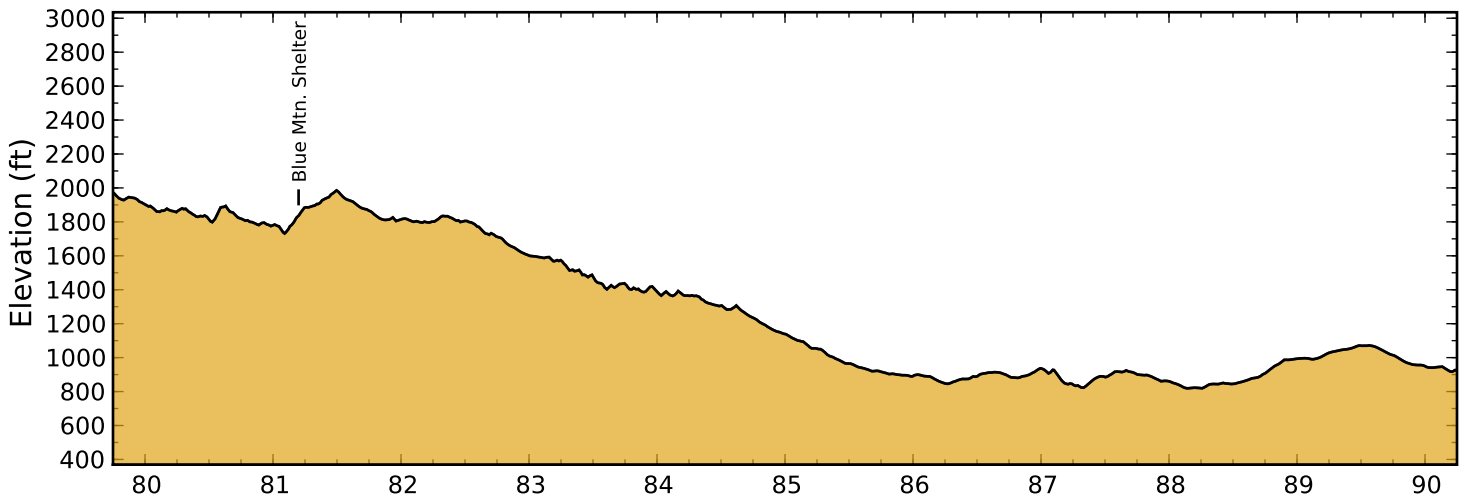

Alabama Pinhoti Trail - Elevation Profiles

Page 1 of 5

Vertical Exaggeration = 7.0

Alabama Pinhoti Trail - Elevation Profiles

Page 2 of 5

Vertical Exaggeration = 7.0

Alabama Pinhoti Trail - Elevation Profiles

Page 3 of 5

Vertical Exaggeration = 7.0

Alabama Pinhoti Trail - Elevation Profiles

Page 4 of 5

Vertical Exaggeration = 7.0

Alabama Pinhoti Trail - Elevation Profiles

Page 5 of 5

Vertical Exaggeration = 7.0