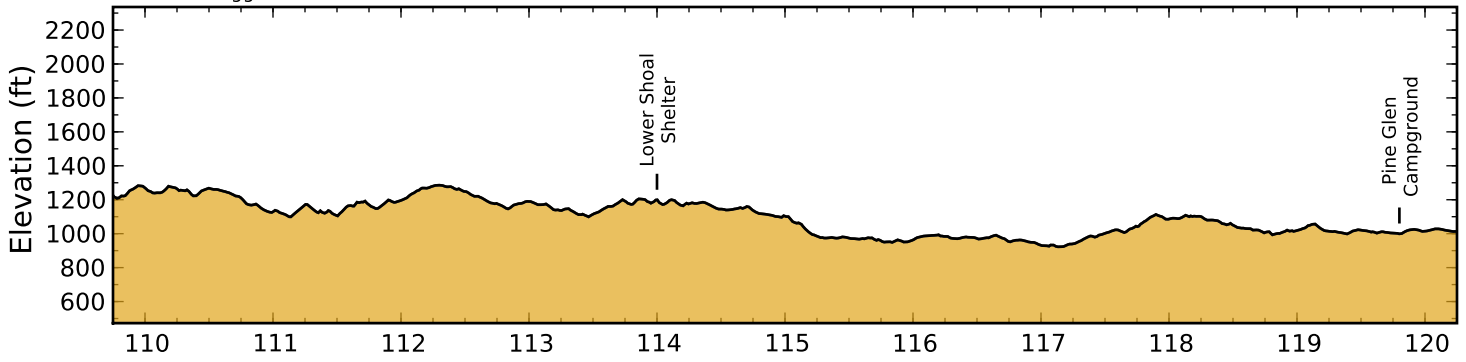

Alabama Pinhoti Trail - Elevation Profiles

Page 1 of 5

Vertical Exaggeration = 7.0

Alabama Pinhoti Trail - Elevation Profiles

Page 2 of 5

Vertical Exaggeration = 7.0

Alabama Pinhoti Trail - Elevation Profiles

Page 3 of 5

Vertical Exaggeration = 7.0

Alabama Pinhoti Trail - Elevation Profiles

Page 4 of 5

Vertical Exaggeration = 7.0

Alabama Pinhoti Trail - Elevation Profiles

Page 5 of 5

Vertical Exaggeration = 7.0