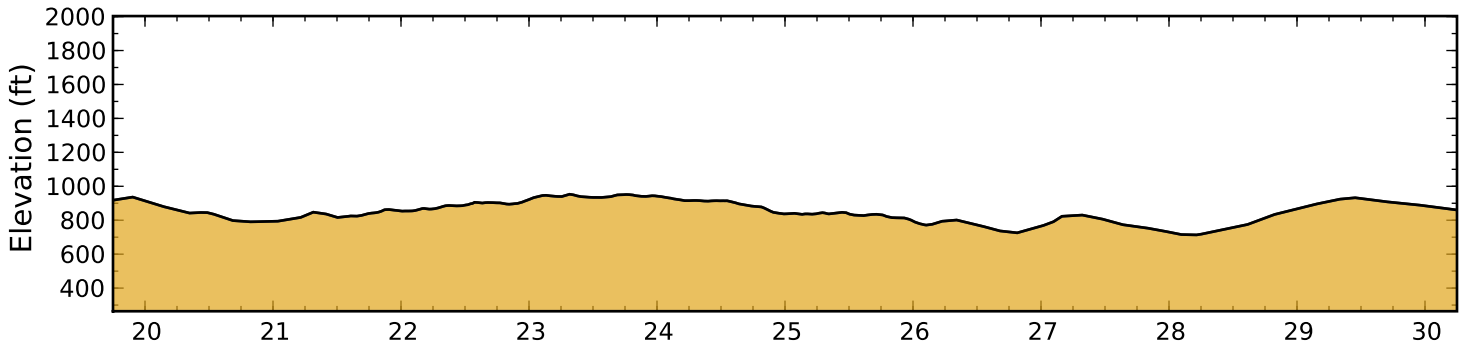

Alabama Pinhoti Trail - Elevation Profiles

Page 1 of 5

Vertical Exaggeration = 7.0

Alabama Pinhoti Trail - Elevation Profiles

Page 2 of 5

Vertical Exaggeration = 7.0

Alabama Pinhoti Trail - Elevation Profiles

Page 3 of 5

Vertical Exaggeration = 7.0

Alabama Pinhoti Trail - Elevation Profiles

Page 4 of 5

Vertical Exaggeration = 7.0

Alabama Pinhoti Trail - Elevation Profiles

Page 5 of 5

Vertical Exaggeration = 7.0