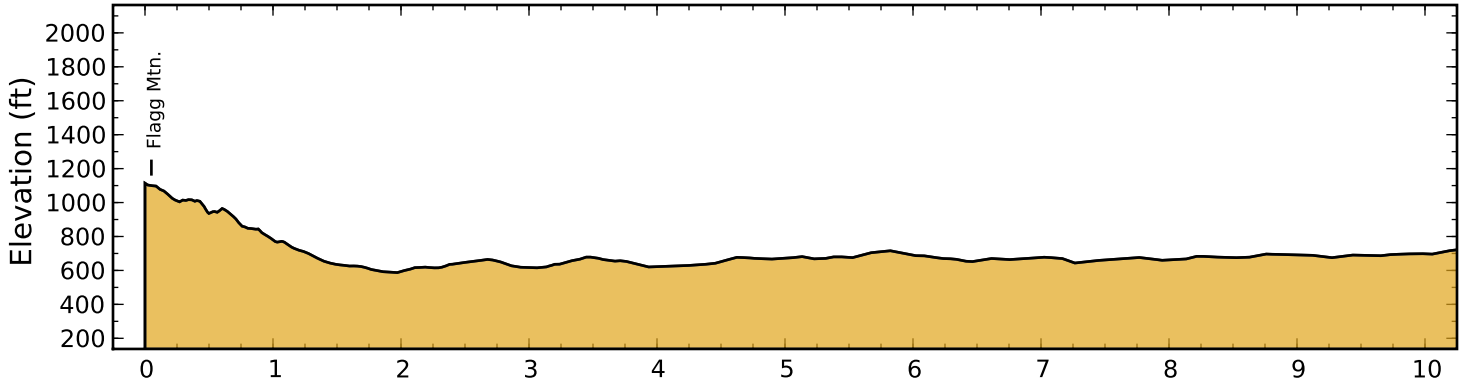

Alabama Pinhoti Trail - Elevation Profiles

Page 1 of 5

Vertical Exaggeration = 7.0

Alabama Pinhoti Trail - Elevation Profiles

Page 2 of 5

Vertical Exaggeration = 7.0

Alabama Pinhoti Trail - Elevation Profiles

Page 3 of 5

Vertical Exaggeration = 7.0

Alabama Pinhoti Trail - Elevation Profiles

Page 4 of 5

Vertical Exaggeration = 7.0

Alabama Pinhoti Trail - Elevation Profiles

Page 5 of 5

Vertical Exaggeration = 7.0