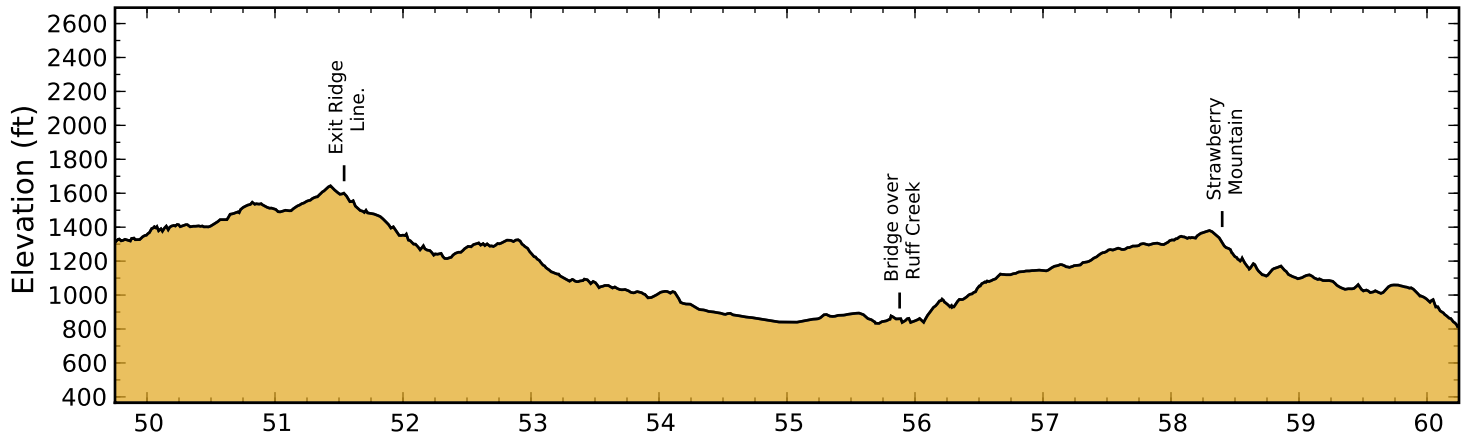

Georgia Pinhoti Trail - Elevation Profiles

Page 1 of 4

Georgia Pinhoti Trail - Elevation Profiles

Page 2 of 4

Vertical Exaggeration = 7.0

Georgia Pinhoti Trail - Elevation Profiles

Page 3 of 4

Georgia Pinhoti Trail - Elevation Profiles

Vertical Exaggeration = 7.0