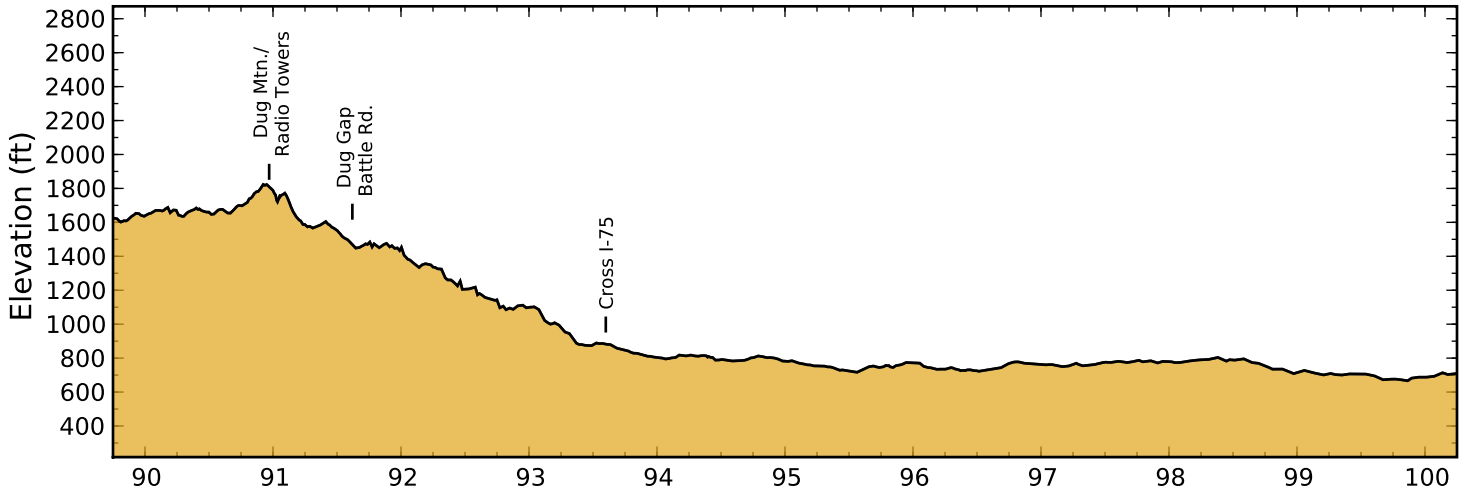

Georgia Pinhoti Trail - Elevation Profiles

Page 1 of 4

Georgia Pinhoti Trail - Elevation Profiles

Page 2 of 4

Vertical Exaggeration = 7.0

Georgia Pinhoti Trail - Elevation Profiles

Page 3 of 4

Georgia Pinhoti Trail - Elevation Profiles

Vertical Exaggeration = 7.0