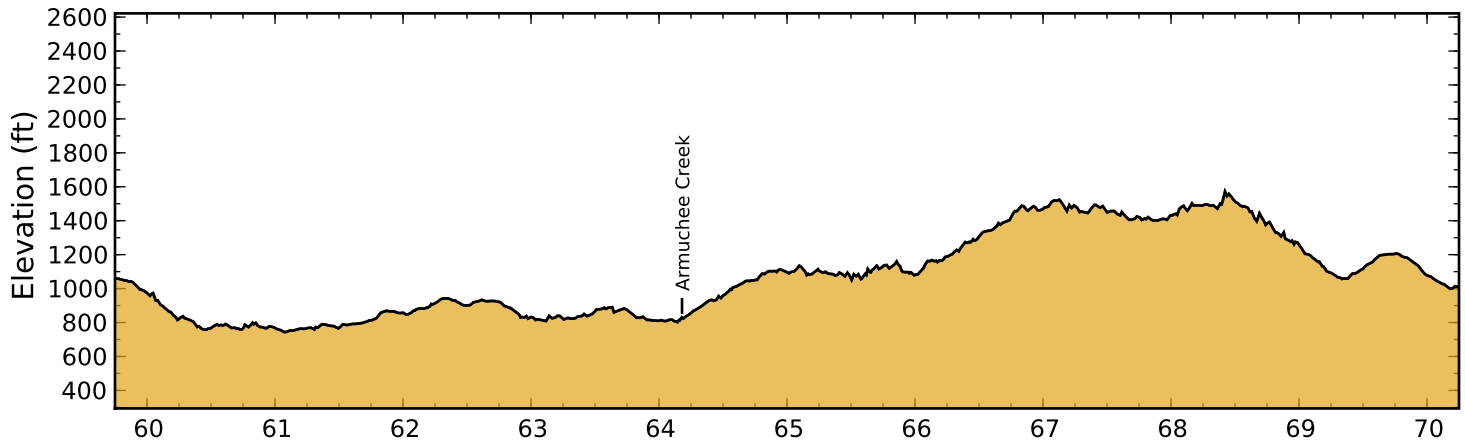

Georgia Pinhoti Trail - Elevation Profiles

Page 1 of 4

Georgia Pinhoti Trail - Elevation Profiles

Page 2 of 4

Vertical Exaggeration = 7.0

Georgia Pinhoti Trail - Elevation Profiles

Page 3 of 4

Georgia Pinhoti Trail - Elevation Profiles

Vertical Exaggeration = 7.0