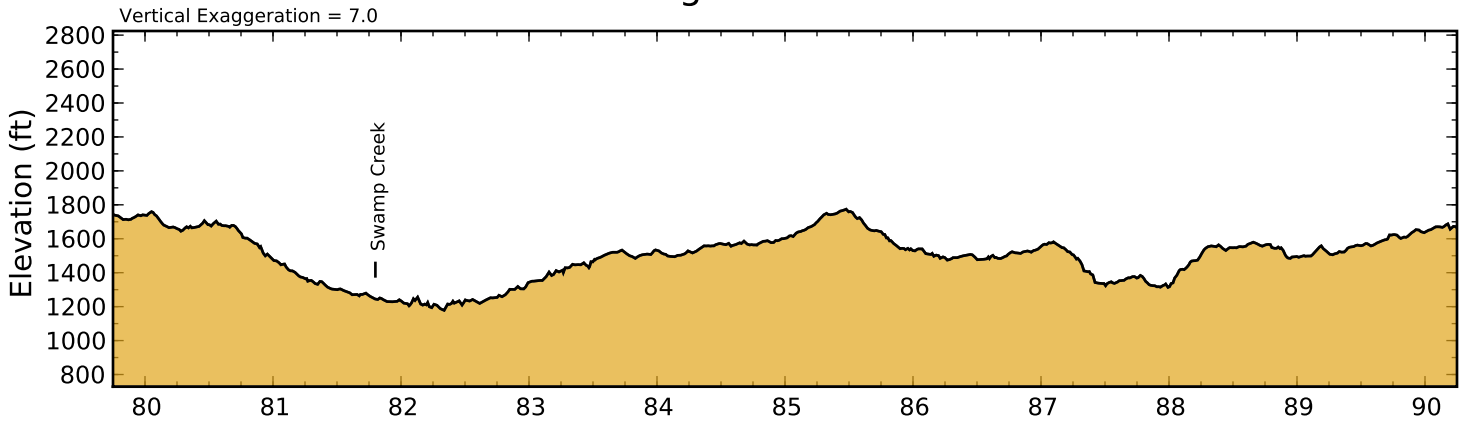

Georgia Pinhoti Trail - Elevation Profiles

Page 1 of 4

Georgia Pinhoti Trail - Elevation Profiles

Page 2 of 4

Vertical Exaggeration = 7.0

Georgia Pinhoti Trail - Elevation Profiles

Page 3 of 4

Georgia Pinhoti Trail - Elevation Profiles

Vertical Exaggeration = 7.0