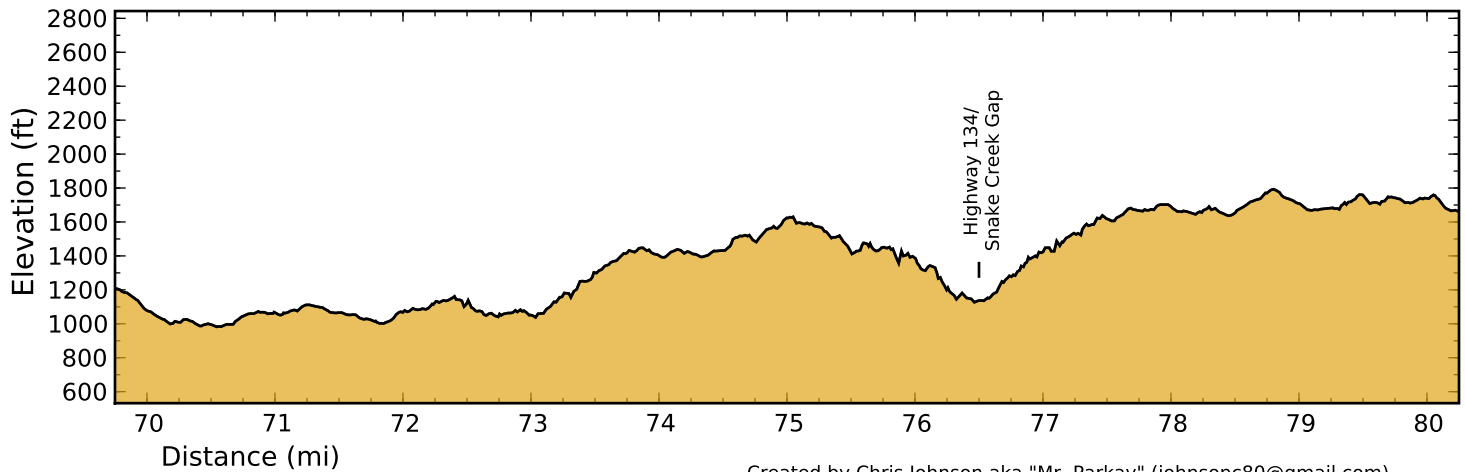

Georgia Pinhoti Trail - Elevation Profiles

Page 1 of 4

Georgia Pinhoti Trail - Elevation Profiles

Page 2 of 4

Vertical Exaggeration = 7.0

Georgia Pinhoti Trail - Elevation Profiles

Page 3 of 4

Georgia Pinhoti Trail - Elevation Profiles

Vertical Exaggeration = 7.0