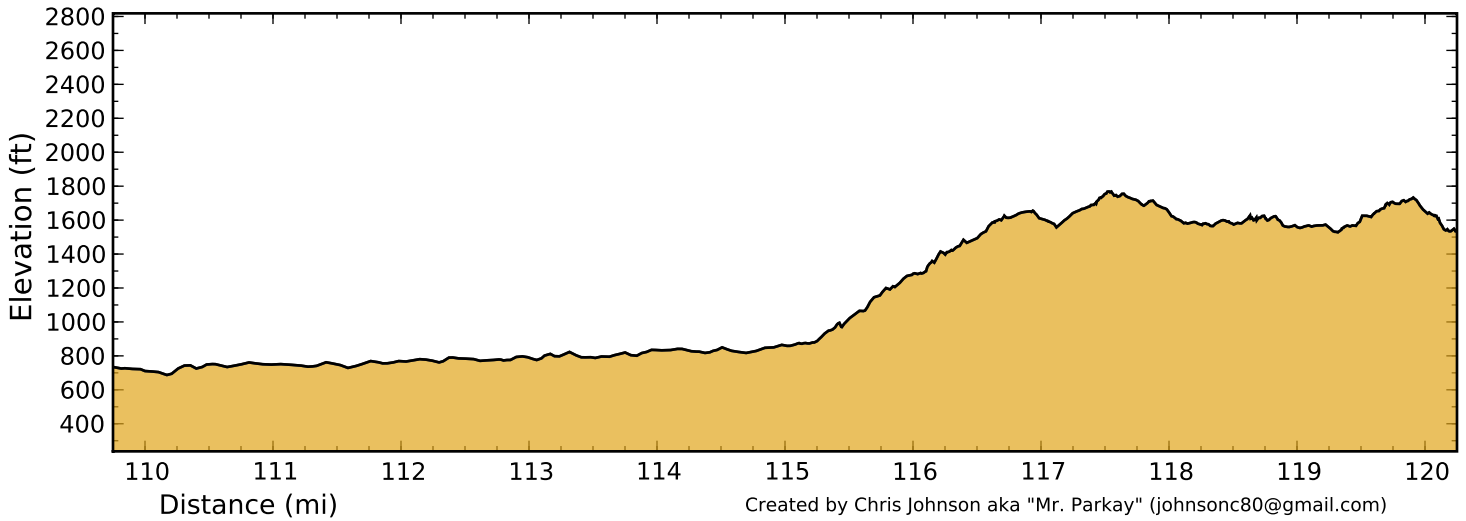

Georgia Pinhoti Trail - Elevation Profiles

Page 1 of 4

Georgia Pinhoti Trail - Elevation Profiles

Page 2 of 4

Vertical Exaggeration = 7.0

Georgia Pinhoti Trail - Elevation Profiles

Page 3 of 4

Georgia Pinhoti Trail - Elevation Profiles

Vertical Exaggeration = 7.0