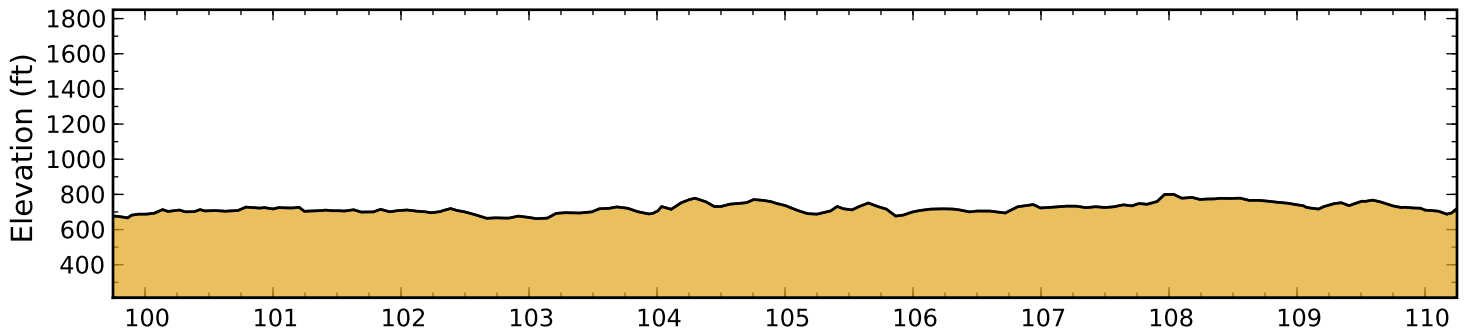

Georgia Pinhoti Trail - Elevation Profiles

Page 1 of 4

Georgia Pinhoti Trail - Elevation Profiles

Page 2 of 4

Vertical Exaggeration = 7.0

Georgia Pinhoti Trail - Elevation Profiles

Page 3 of 4

Georgia Pinhoti Trail - Elevation Profiles

Vertical Exaggeration = 7.0