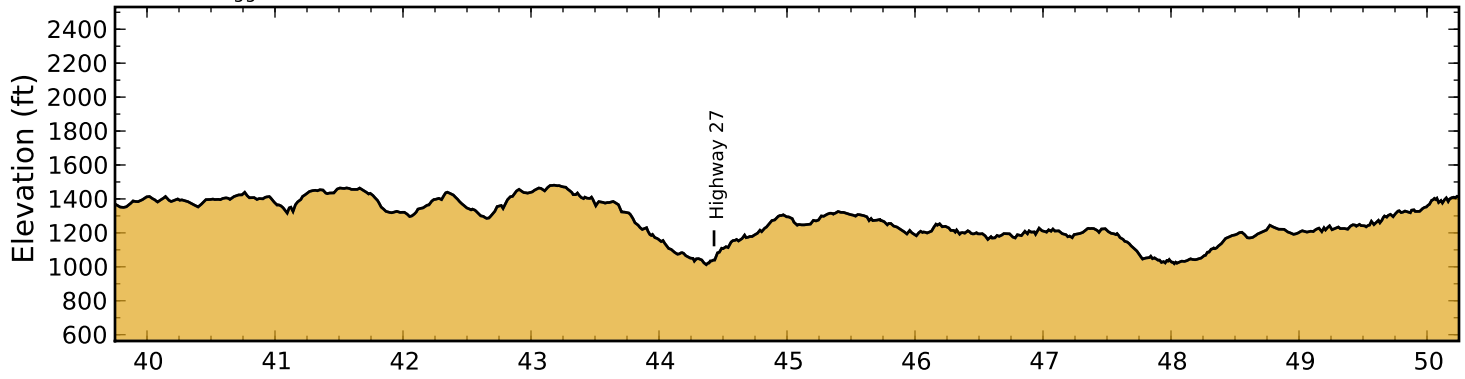

Georgia Pinhoti Trail - Elevation Profiles

Page 1 of 4

Georgia Pinhoti Trail - Elevation Profiles

Page 2 of 4

Vertical Exaggeration = 7.0

Georgia Pinhoti Trail - Elevation Profiles

Page 3 of 4

Georgia Pinhoti Trail - Elevation Profiles

Vertical Exaggeration = 7.0