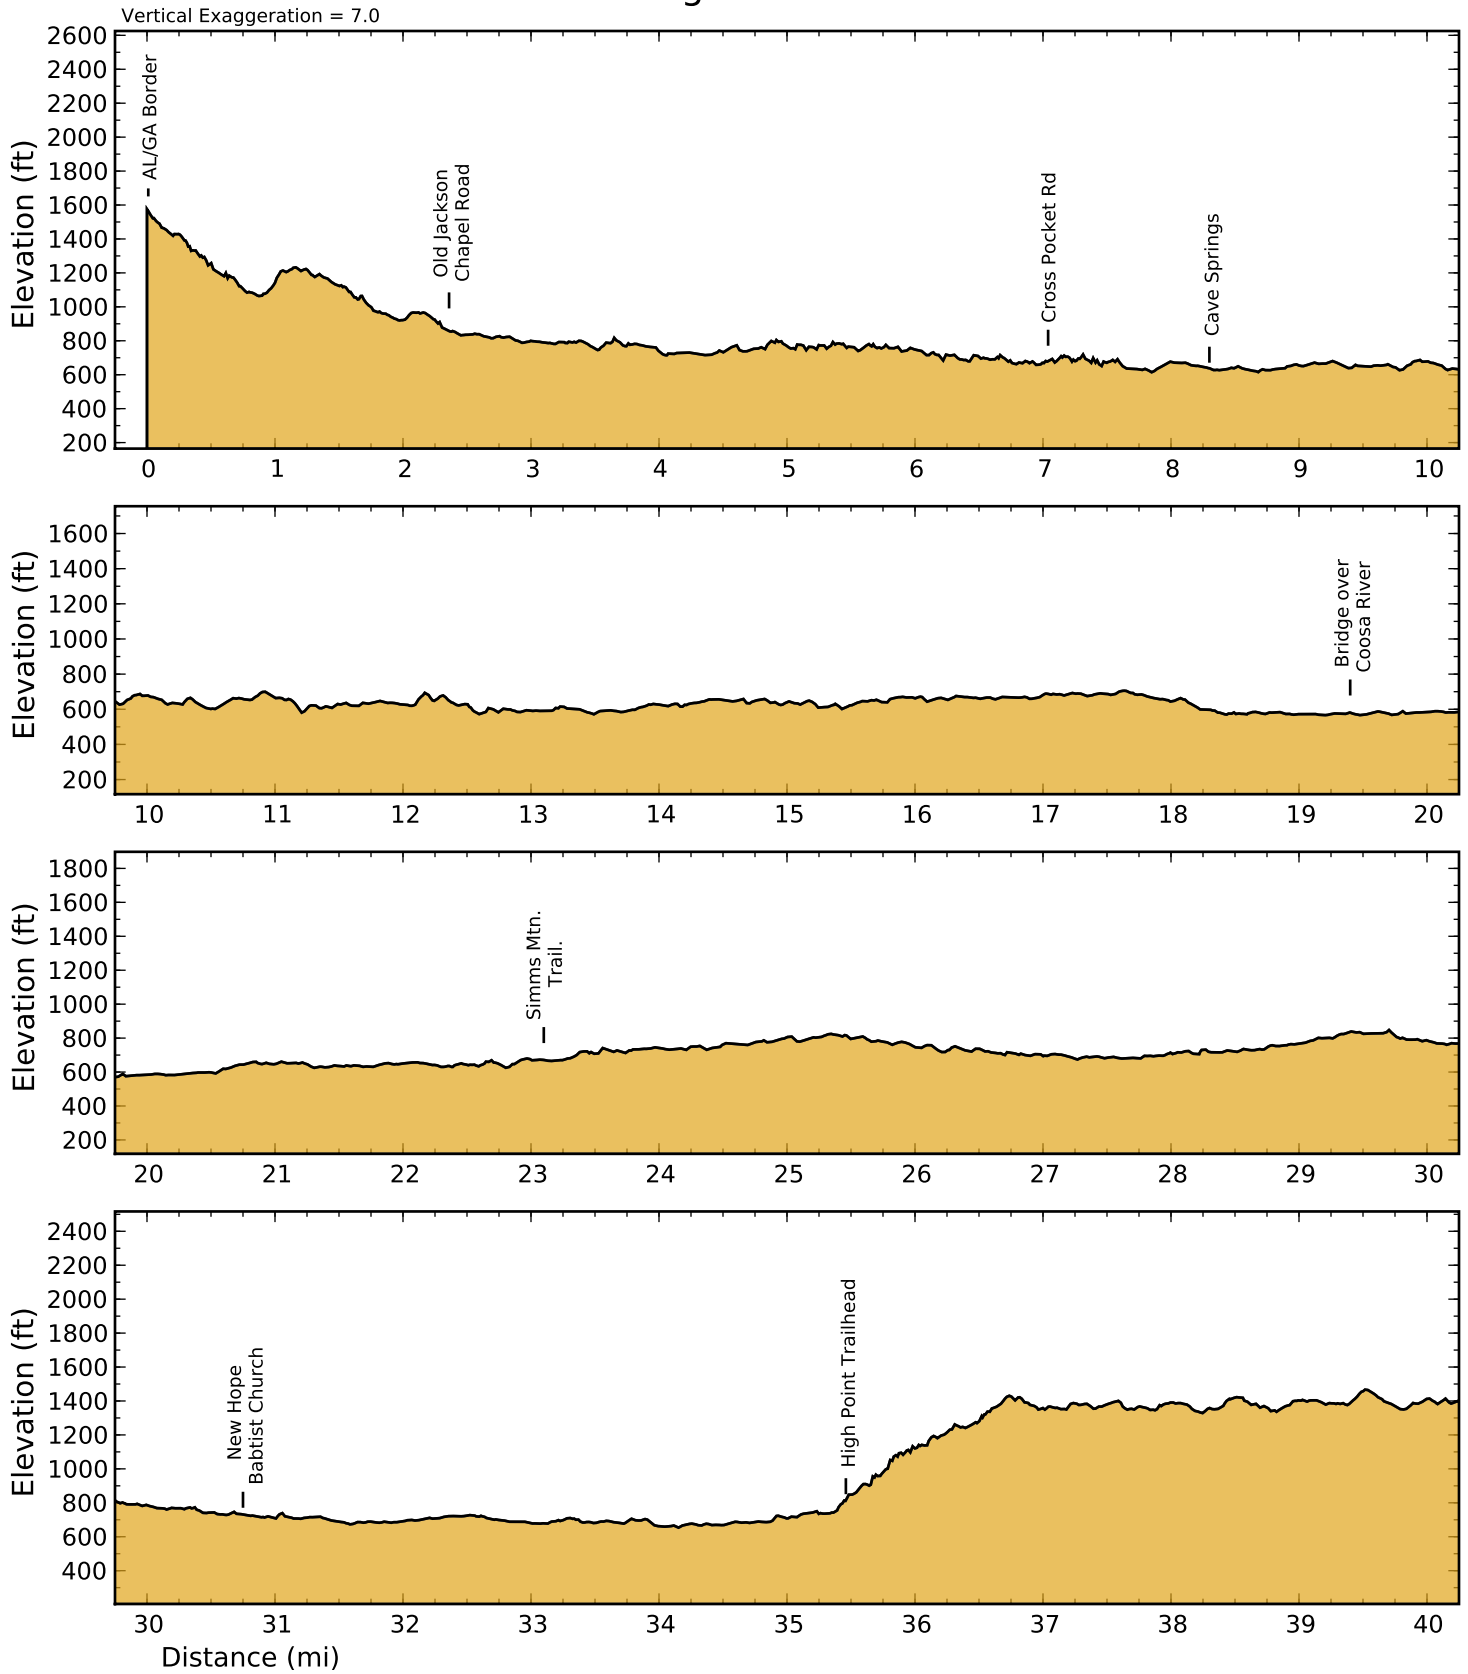

Georgia Pinhoti Trail - Elevation Profiles

Page 1 of 4

Georgia Pinhoti Trail - Elevation Profiles

Page 2 of 4

Vertical Exaggeration = 7.0

Georgia Pinhoti Trail - Elevation Profiles

Page 3 of 4

Georgia Pinhoti Trail - Elevation Profiles

Vertical Exaggeration = 7.0